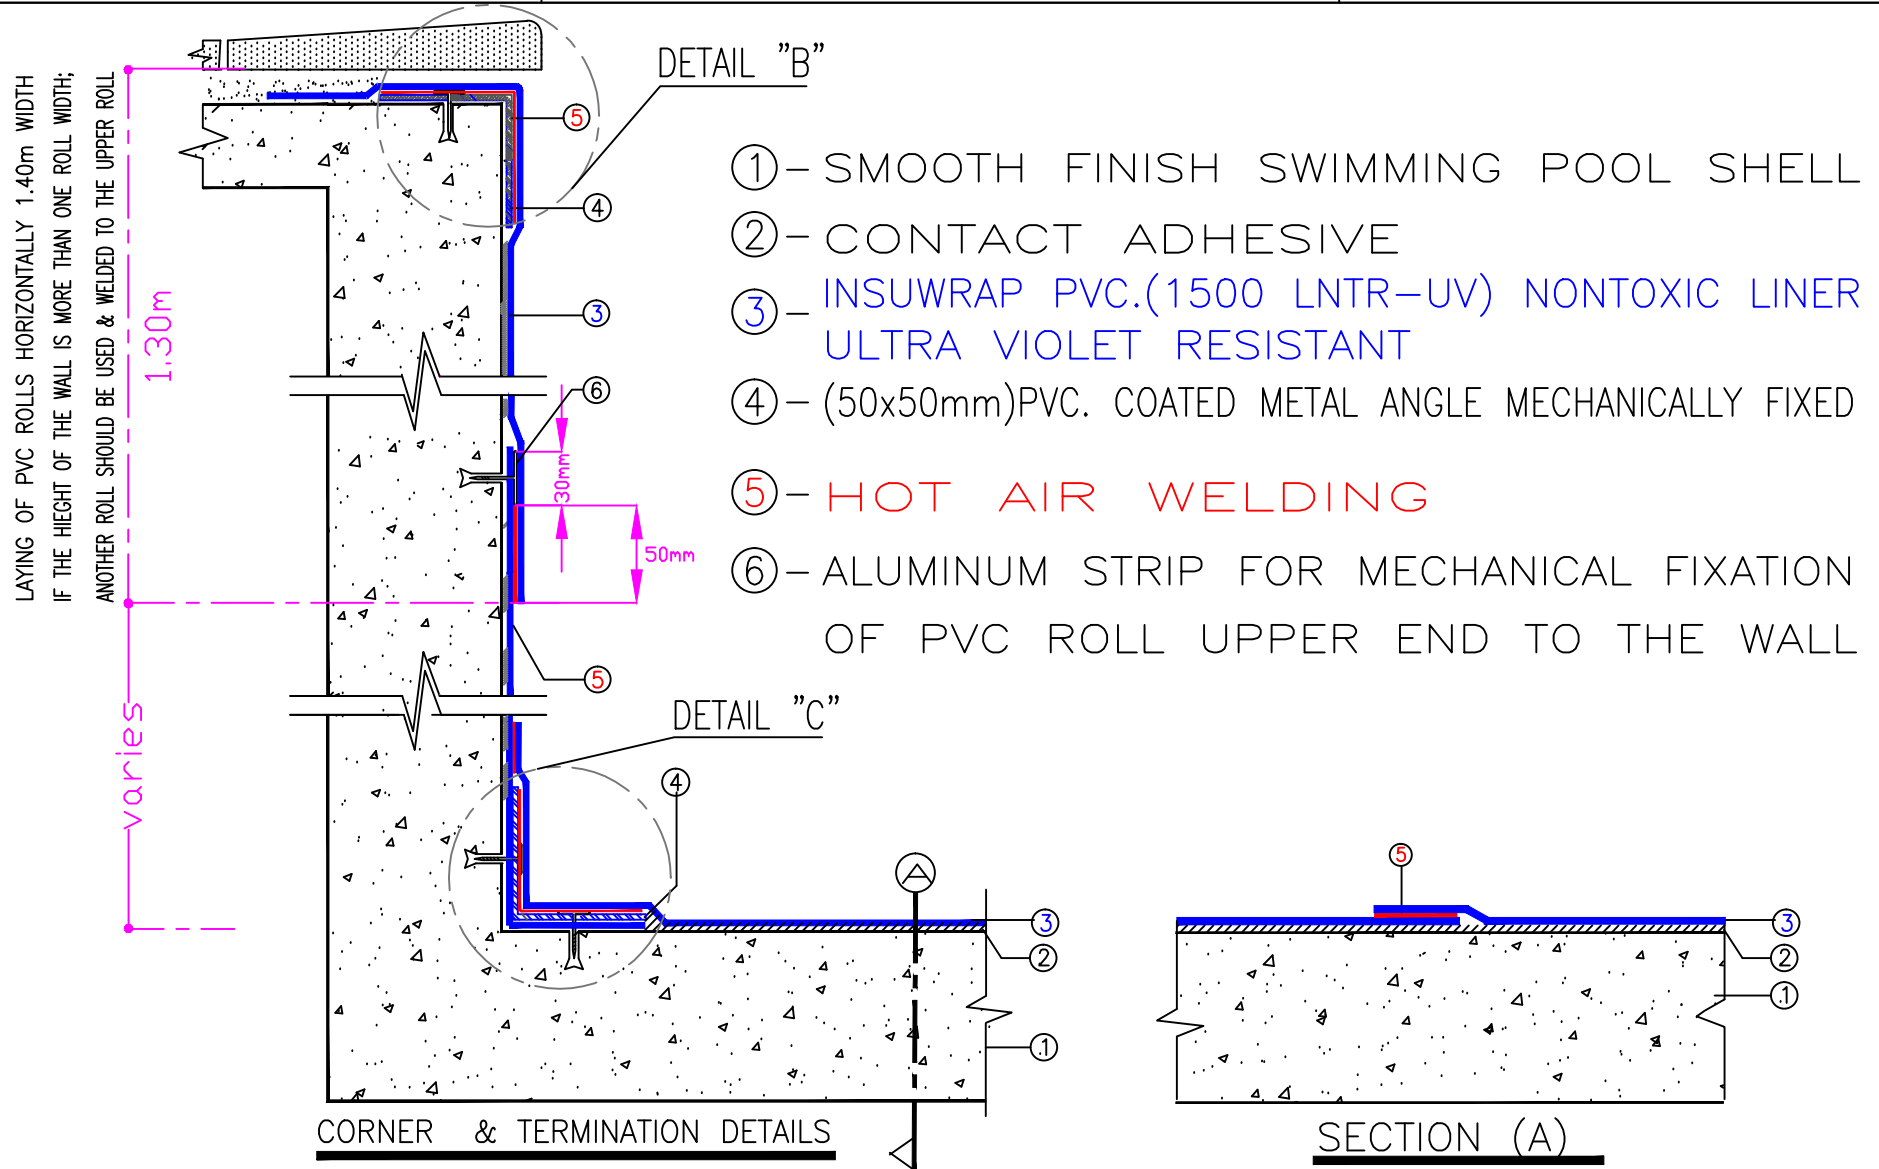

Insuwrap

SWIMMING POOL LINING SYSTEM (PVC 1500 LNTR-UV)

Drawing No.: 1/3
Not To Scale

Insuwrap

SWIMMING POOL LINING
SYSTEM (PVC 1500 LNTR-UV)

Drawing No.: 3/3
Not To Scale

DETAIL "B"

- ③ - INSUWRAP PVC.(1500 LNTR-UV) NONTOXIC LINER
ULTRA VIOLET RESISTANT
- ④ - (50x50mm)PVC. COATED METAL ANGLE MECHANICALLY FIXED
- ⑤ - HOT AIR WELDING

DETAIL "C"