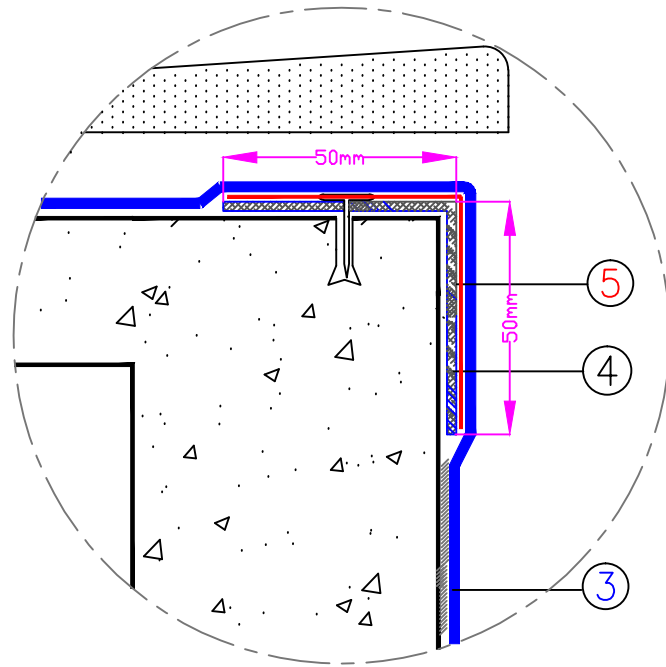

Insuwrap

SWIMMING POOL LINING SYSTEM (PVC 1500 LNTR-UV)

Drawing No.: 1/3
Not To Scale

Insuwrap

SWIMMING POOL LINING
SYSTEM (PVC 1500 LNTR-UV)

Drawing No.: 3/3
Not To Scale

DETAIL "B"

- ③ - INSUWRAP PVC.(1500 LNTR-UV) NONTOXIC LINER
ULTRA VIOLET RESISTANT
- ④ - (50x50mm)PVC. COATED METAL ANGLE MECHANICALLY FIXED
- ⑤ - HOT AIR WELDING

DETAIL "C"