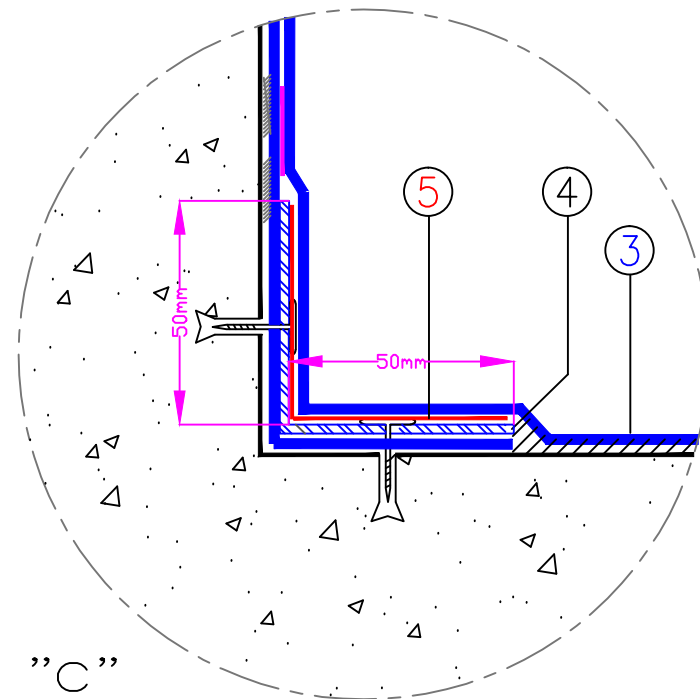

Insuwrap

SWIMMING POOL LINING SYSTEM (PVC 1500 LNTR-UV)

Drawing No.: 1/3
Not To Scale

Insuwrap

SWIMMING POOL LINING
SYSTEM (PVC 1500 LNTR-UV)

Drawing No.: 3/3
Not To Scale

DETAIL "B"

- ③ - INSUWRAP PVC.(1500 LNTR-UV) NONTOXIC LINER
ULTRA VIOLET RESISTANT
- ④ - (50x50mm)PVC. COATED METAL ANGLE MECHANICALLY FIXED
- ⑤ - HOT AIR WELDING

DETAIL "C"