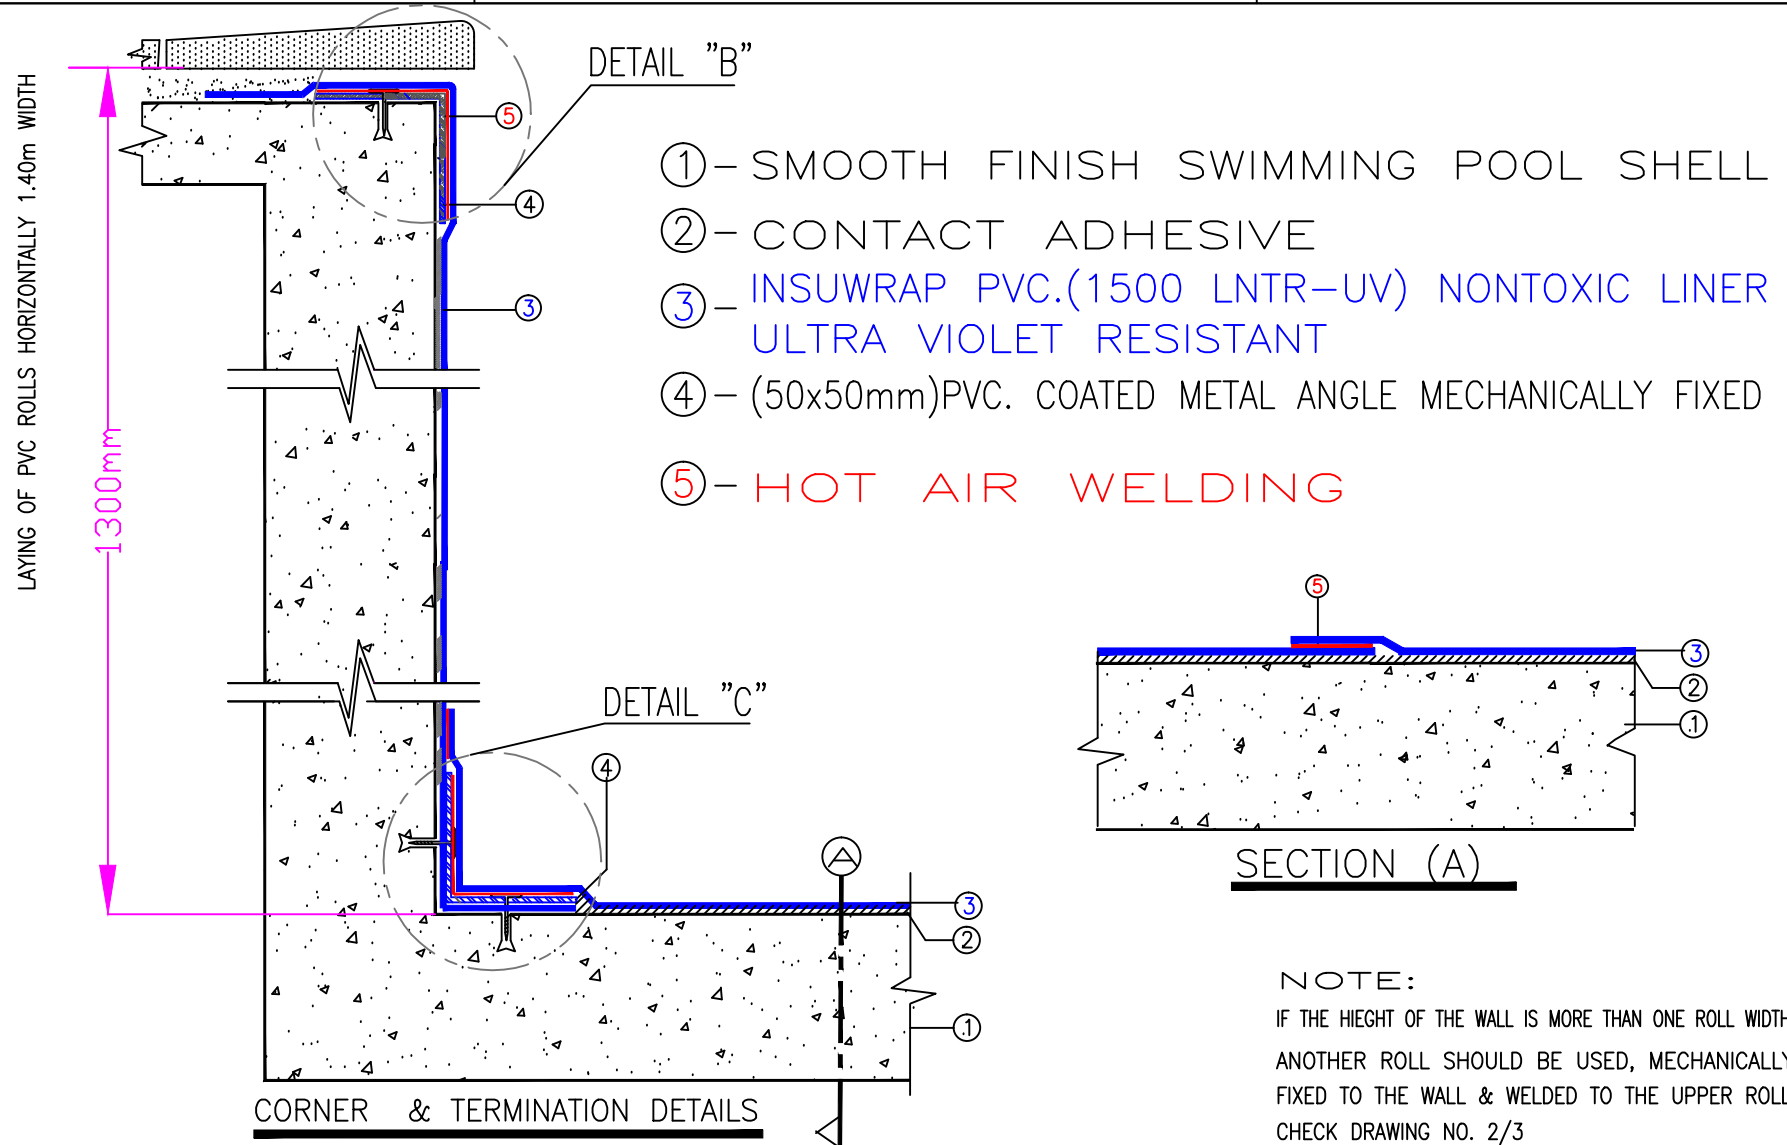

Insuwrap

SWIMMING POOL LINING SYSTEM (PVC 1500 LNTR-UV)

Drawing No.: 1/3
Not To Scale

Insuwrap

SWIMMING POOL LINING
SYSTEM (PVC 1500 LNTR-UV)

Drawing No.: 3/3
Not To Scale

DETAIL "B"

- ③ - INSUWRAP PVC.(1500 LNTR-UV) NONTOXIC LINER
ULTRA VIOLET RESISTANT
- ④ - (50x50mm)PVC. COATED METAL ANGLE MECHANICALLY FIXED
- ⑤ - HOT AIR WELDING

DETAIL "C"